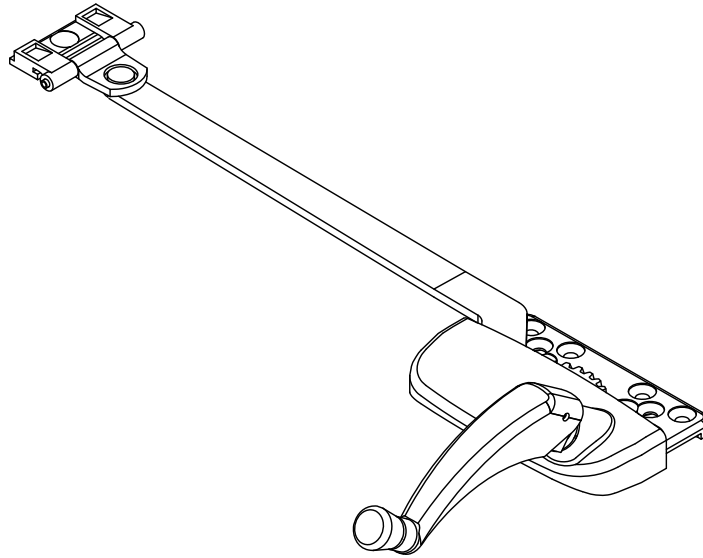

Contour Case Awning Operator

Left Hand Shown

Profile Cut Out

Product Name	Part Number	" A "
Contour Case Single Arm Awning Operator 7.5" , RH	132105 - RZ75A	7.5 "
Contour Case Single Arm Awning Operator 7.5" , LH	132105 - LZ75A	7.5 "
Contour Case Single Arm Awning Operator 9.5" , RH	132105 - RZ95A	9.5 "
Contour Case Single Arm Awning Operator 9.5" , LH	132105 - LZ95A	9.5 "
Contour Case Single Arm Awning Operator 13.5" , RH	132105 - RZ135A	13.5 "
Contour Case Single Arm Awning Operator 13.5" , LH	132105 - LZ135A	13.5 "

Single Arm Operator Track

Part Number	" A "	" B "	Material
70054	9.5"	8.87"	SST
70055	13.75"	13.12"	SST
70056	17.795"	17.165"	SST