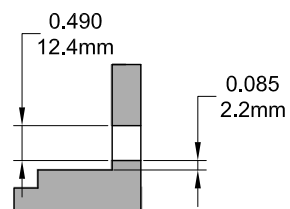

Contour Case Awning Operator

Left Hand Shown

Profile Cut Out

Product Name	Part Number	" A "
Contour Case Single Arm Awning Operator 7.5" , RH	132105 - RZ75A	7.5 "
Contour Case Single Arm Awning Operator 7.5" , LH	132105 - LZ75A	7.5 "
Contour Case Single Arm Awning Operator 9.5" , RH	132105 - RZ95A	9.5 "
Contour Case Single Arm Awning Operator 9.5" , LH	132105 - LZ95A	9.5 "
Contour Case Single Arm Awning Operator 13.5" , RH	132105 - RZ135A	13.5 "
Contour Case Single Arm Awning Operator 13.5" , LH	132105 - LZ135A	13.5 "

Single Arm Operator Track

Part Number	" A "	" B "	Material
70054	9.5"	8.87"	SST
70055	13.75"	13.12"	SST
70056	17.795"	17.165"	SST