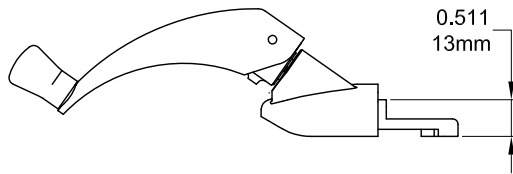

Contour Case Awning Operator

Left Hand Shown

Profile Cut Out

Product Name	Part Number	" A "
Contour Case Single Arm Awning Operator 7.5" , RH	132105 - RZ75A	7.5 "
Contour Case Single Arm Awning Operator 7.5" , LH	132105 - LZ75A	7.5 "
Contour Case Single Arm Awning Operator 9.5" , RH	132105 - RZ95A	9.5 "
Contour Case Single Arm Awning Operator 9.5" , LH	132105 - LZ95A	9.5 "
Contour Case Single Arm Awning Operator 13.5" , RH	132105 - RZ135A	13.5 "
Contour Case Single Arm Awning Operator 13.5" , LH	132105 - LZ135A	13.5 "

Single Arm Operator Track

Part Number	" A "	" B "	Material
70054	9.5"	8.87"	SST
70055	13.75"	13.12"	SST
70056	17.795"	17.165"	SST