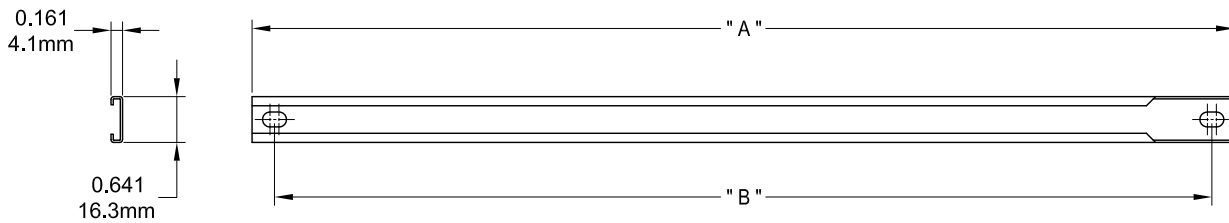

Contour Case Awning Operator

Left Hand Shown

Profile Cut Out

Product Name	Part Number	" A "
Contour Case Single Arm Awning Operator 7.5" , RH	132105 - RZ75A	7.5 "
Contour Case Single Arm Awning Operator 7.5" , LH	132105 - LZ75A	7.5 "
Contour Case Single Arm Awning Operator 9.5" , RH	132105 - RZ95A	9.5 "
Contour Case Single Arm Awning Operator 9.5" , LH	132105 - LZ95A	9.5 "
Contour Case Single Arm Awning Operator 13.5" , RH	132105 - RZ135A	13.5 "
Contour Case Single Arm Awning Operator 13.5" , LH	132105 - LZ135A	13.5 "

Single Arm Operator Track

Part Number	" A "	" B "	Material
70054	9.5"	8.87"	SST
70055	13.75"	13.12"	SST
70056	17.795"	17.165"	SST