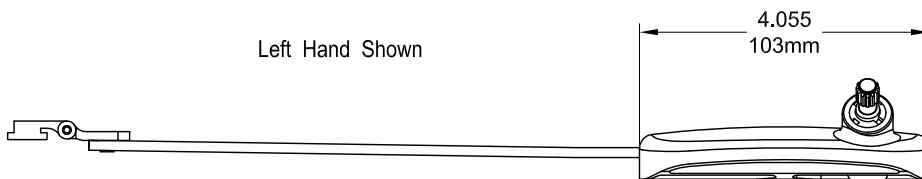

Contour Case Awning Operator

Left Hand Shown

Profile Cut Out

Product Name	Part Number	" A "
Contour Case Single Arm Awning Operator 7.5" , RH	132105 - RZ75A	7.5 "
Contour Case Single Arm Awning Operator 7.5" , LH	132105 - LZ75A	7.5 "
Contour Case Single Arm Awning Operator 9.5" , RH	132105 - RZ95A	9.5 "
Contour Case Single Arm Awning Operator 9.5" , LH	132105 - LZ95A	9.5 "
Contour Case Single Arm Awning Operator 13.5" , RH	132105 - RZ135A	13.5 "
Contour Case Single Arm Awning Operator 13.5" , LH	132105 - LZ135A	13.5 "

Single Arm Operator Track

Part Number	" A "	" B "	Material
70054	9.5"	8.87"	SST
70055	13.75"	13.12"	SST
70056	17.795"	17.165"	SST