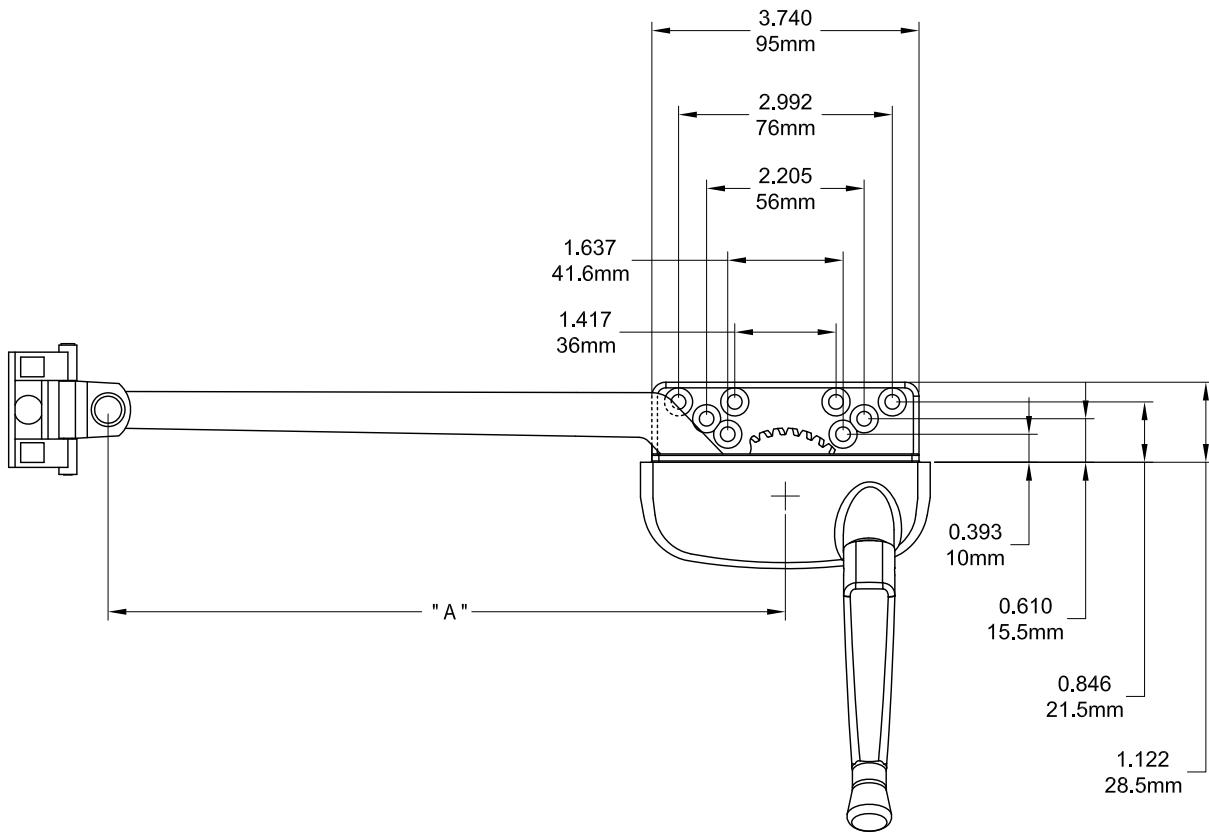

Contour Case Awning Operator

Left Hand Shown

Profile Cut Out

Product Name	Part Number	" A "
Contour Case Single Arm Awning Operator 7.5" , RH	132105 - RZ75A	7.5 "
Contour Case Single Arm Awning Operator 7.5" , LH	132105 - LZ75A	7.5 "
Contour Case Single Arm Awning Operator 9.5" , RH	132105 - RZ95A	9.5 "
Contour Case Single Arm Awning Operator 9.5" , LH	132105 - LZ95A	9.5 "
Contour Case Single Arm Awning Operator 13.5" , RH	132105 - RZ135A	13.5 "
Contour Case Single Arm Awning Operator 13.5" , LH	132105 - LZ135A	13.5 "

Single Arm Operator Track

Part Number	" A "	" B "	Material
70054	9.5"	8.87"	SST
70055	13.75"	13.12"	SST
70056	17.795"	17.165"	SST