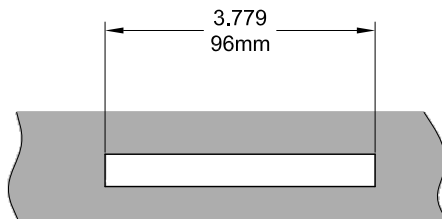

Contour Case Awning Operator

Left Hand Shown

Profile Cut Out

Product Name	Part Number	" A "
Contour Case Single Arm Awning Operator 7.5" , RH	132105 - RZ75A	7.5 "
Contour Case Single Arm Awning Operator 7.5" , LH	132105 - LZ75A	7.5 "
Contour Case Single Arm Awning Operator 9.5" , RH	132105 - RZ95A	9.5 "
Contour Case Single Arm Awning Operator 9.5" , LH	132105 - LZ95A	9.5 "
Contour Case Single Arm Awning Operator 13.5" , RH	132105 - RZ135A	13.5 "
Contour Case Single Arm Awning Operator 13.5" , LH	132105 - LZ135A	13.5 "

Single Arm Operator Track

Part Number	" A "	" B "	Material
70054	9.5"	8.87"	SST
70055	13.75"	13.12"	SST
70056	17.795"	17.165"	SST